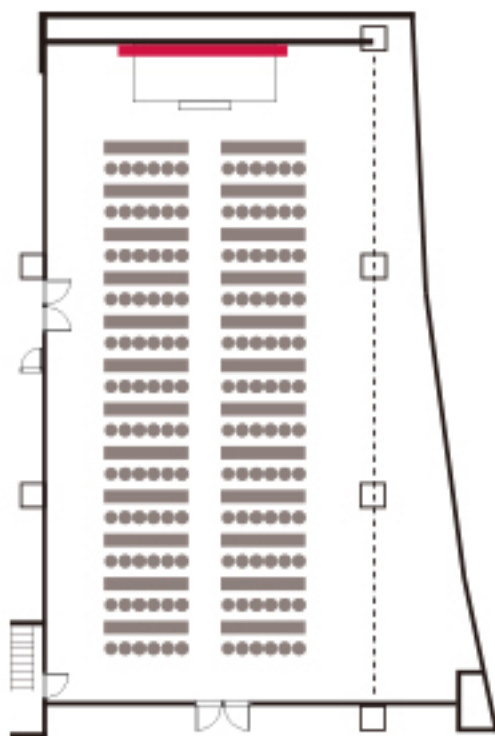

■ 8F

- Halla Hall
- Tamna Hall
- Ora Hall
- Ara Hall

- Halla Hall (8F)

■ Halla Hall Type

School Style

12명(1열) × 8열

Board Room "U" Style

40명

Banquet Course

10명(1테이블) × 8테이블

- Tamna Hall (8F)

■ Tamna Hall Type

School Style

15명(1열) × 12열

Board Room "U" Style

50명

Banquet Course

10명(1테이블) × 15테이블

- Ora Hall (8F)

■ Ora Hall Type

School Style

60명

Board Room "U" Style

30명

Banquet Course

10명(1테이블) × 6테이블

- Ara Hall (8F)

■ Ara Hall Type

School Style

60명

Board Room "U" Style

30명